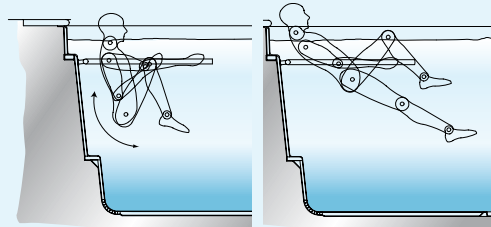

Sequence of a stretching (D) and strengthening programme (K) for the spine

5

Body part	Exercise	Frequency	Equipment
Spine	D- Stretching Sides	3 x 4	Corner
	D- Curling up	4 x 1	Corner
	K- Lifting	3 x 6	Free
	K- Cycling	60 Sek.	Corner
	K- Kick board under water	3 x 8	Free