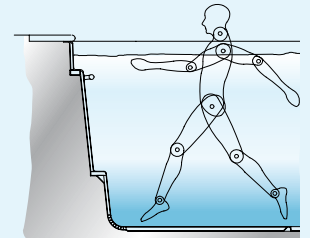

2

Power phase:
Up to 10 minutes of energetic counter-current swimming.

Sequence of a stretching (D) and strengthening programme (K) for foot and knee

3

Body part	Exercise	Frequency	Equipment
Foot	D- Calf Stretching in standing position	3 on each side	Bar
	D- Calf Stretching in crouch position	3 on each side	Bar
	K- Kicking	5 on each side	Bar
	K- Treading	3 x 30	Pool side
	K- Jumping	3 x 20	Free
	K- Push down ball	3 x 6	Bar