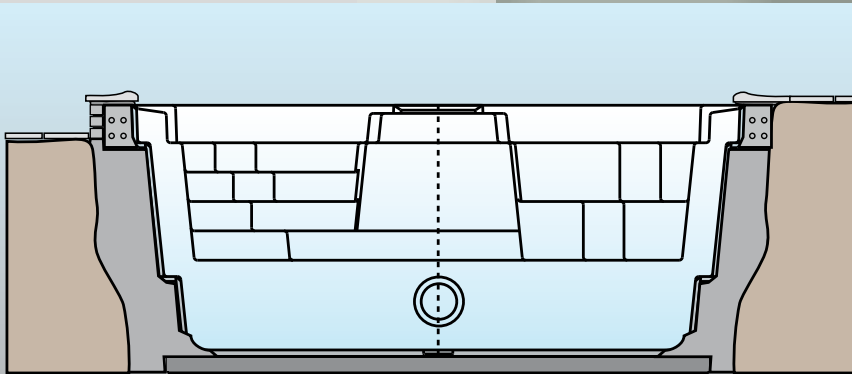

Installed with concrete
backfilling on concrete slab.
For outdoor pools.