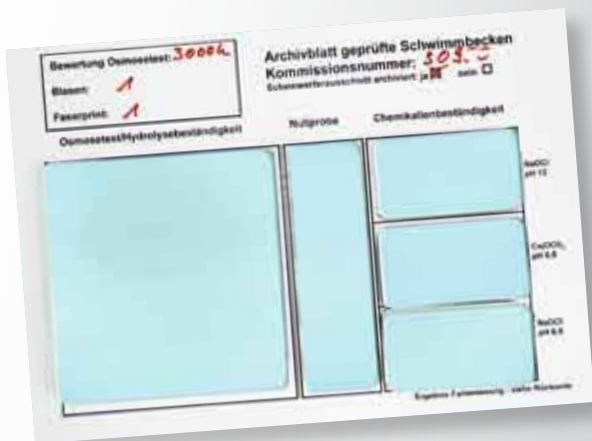

Also mechanical influences through cleaning devices etc. are considered in the process. Material qualities and processing parameters are then defined in view of these requirements. The result is a product that is exactly tuned to the application in swimmingpools. And naturally, the corresponding test methods in which the materials must withstand several magnitudes of practice stress. An in-house quality assurance system guarantees that only the approved raw material quality is used. Furthermore, we test all incoming raw materials in our own factory materials testing laboratory. In particular, all surface materials are tested for their colour-resistance and the glass and acrylate for their durability in hot-water.

and curing records are put in the archives together with original check samples. Even after many years, we can give advice and the experience can consistently flow into the new products. This is the advantage of a series product. Safety through the TÜV sticker on each RivieraPool: Our factory is approved:

„Test result: Based on the inspection conducted in the factory, including the in-house laboratory and the documentation, there is no doubt in certifying the product with the special properties“:

Long-term resistance to osmosis and fading of coloured surfaces

(Excerpt from conformity evaluation process, Technical Report No: 06/YKG333258 dated 24.03.2006. Certificate Registration No: 78/220/333258).

Hamburg, den 24.03.2006

Matthias Wimmer
Leiter Prüflabor

Stefan Bär
Sachverständiger

A time-lapse allows conclusions to be drawn on durability of the pool even before it is produced. A comprehensive production control guarantees not only that all process steps conform to the nominal values. It is particularly important to us that each individual production step is documented. Production order, material application report, acceptance