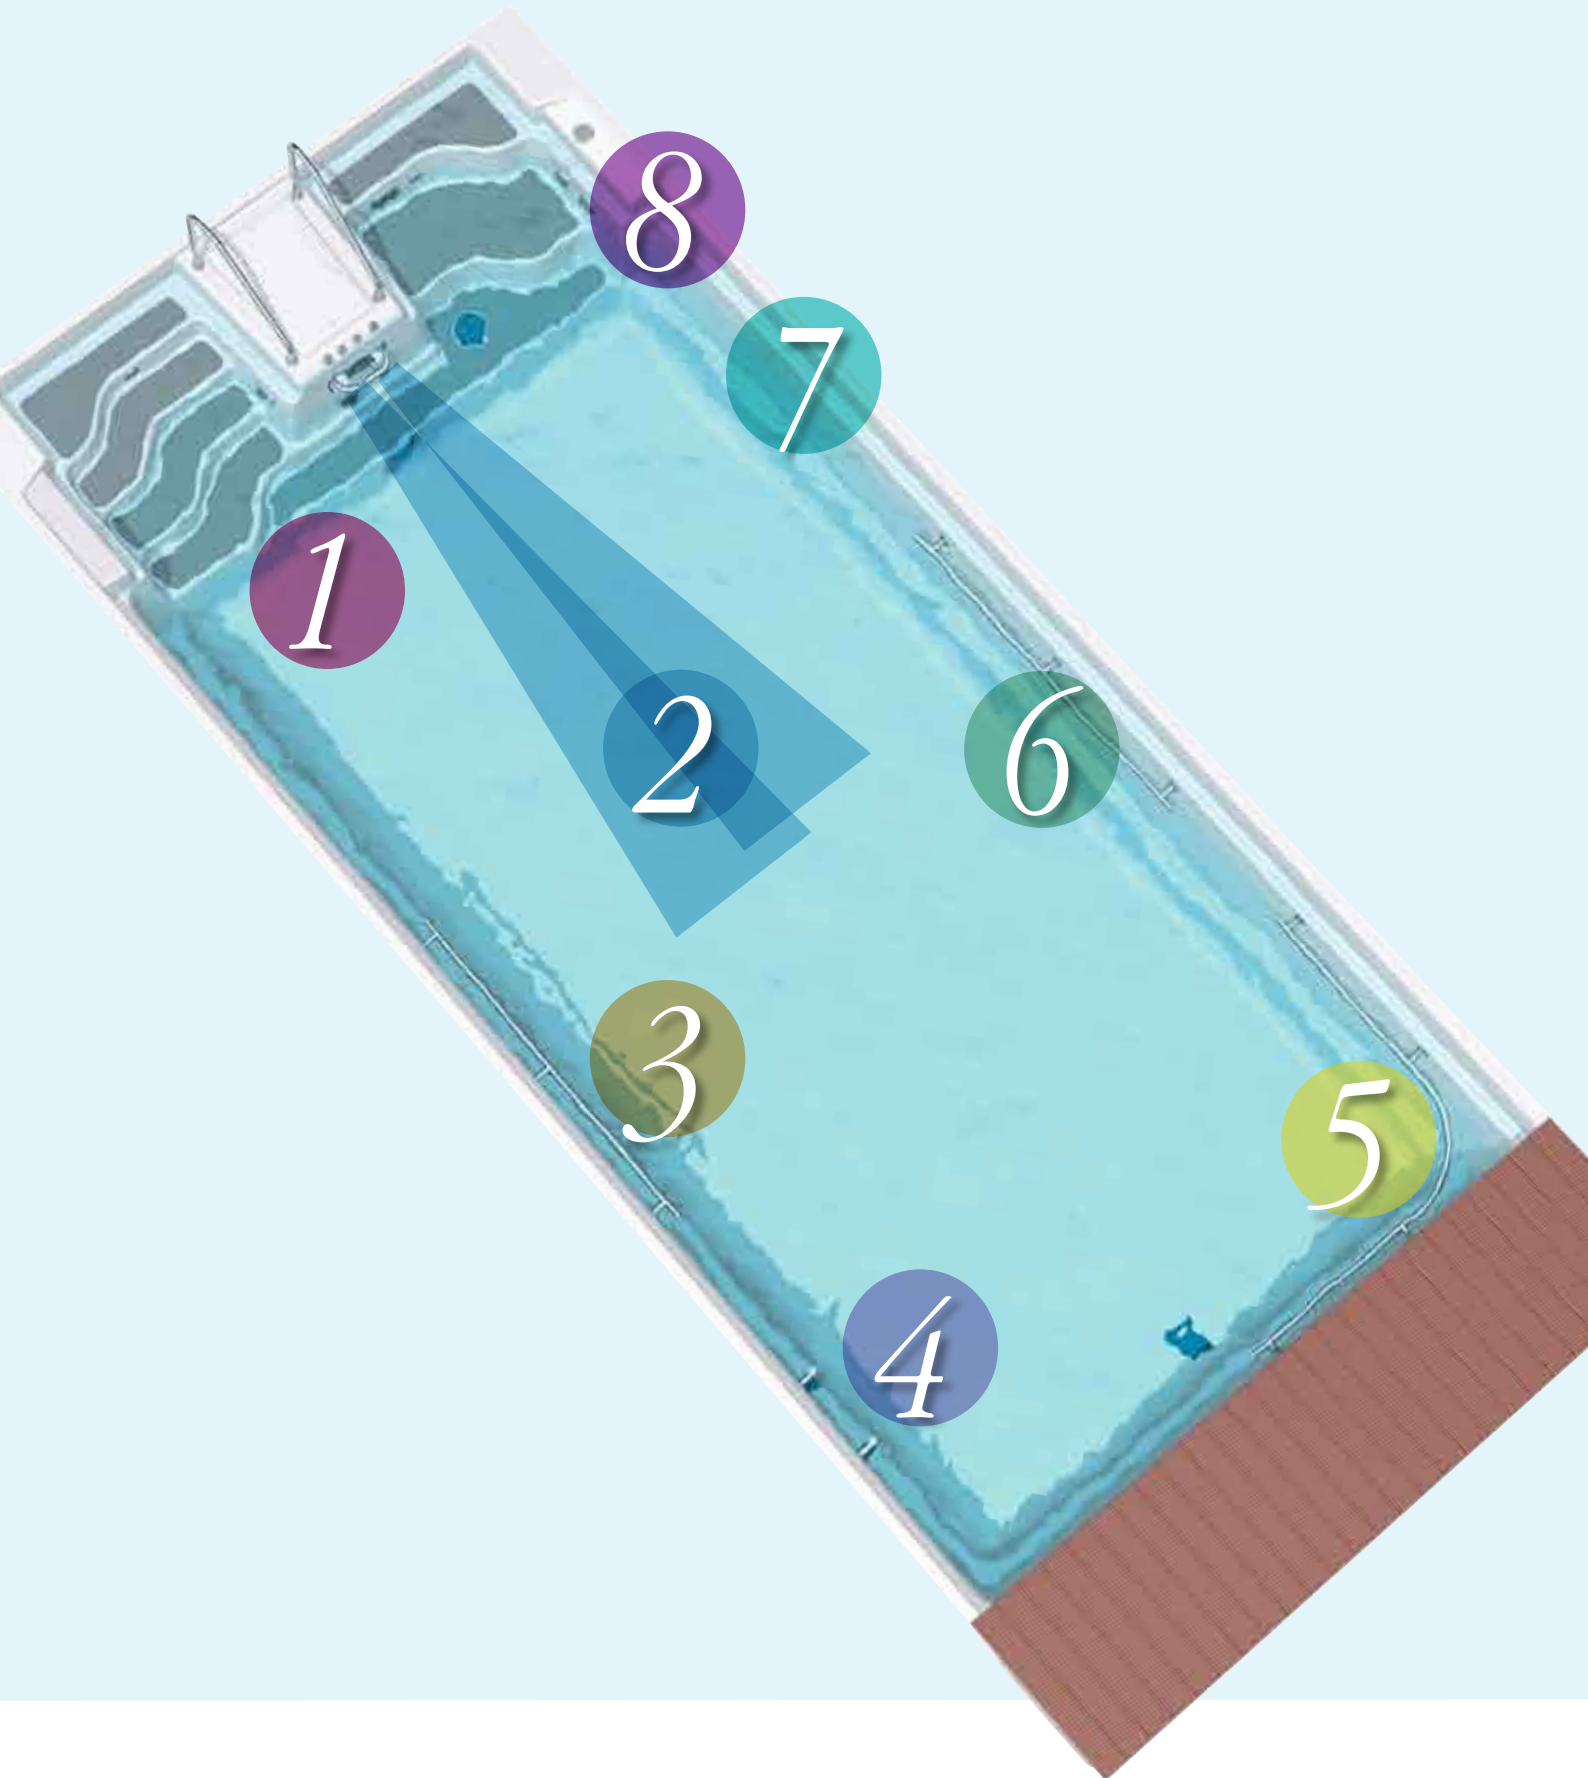

The new AquaFitness:
more pleasure per m³