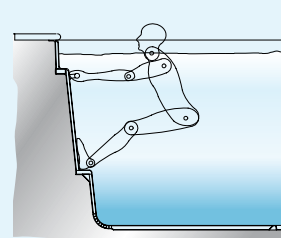

2

Power phase:
Up to 10 minutes of energetic counter-current swimming.

Sequence of a stretching (D) and strengthening programme (K) for foot and knee

3

Body part	Exercise	Frequency	Equipment
Foot	D- Calf Stretching in standing position	3 on each side	Bar
	D- Calf Stretching in crouch position	3 on each side	Bar
	K- Kicking	5 on each side	Bar
	K- Treading	3 x 30	Pool side
	K- Jumping	3 x 20	Free
	K- Push down ball	3 x 6	Bar