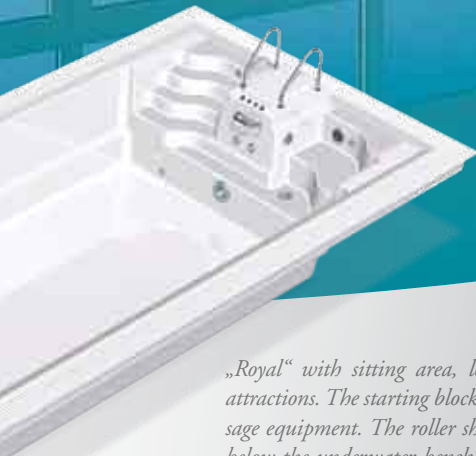

„Royal“ with sitting area, lounge and many attractions. The starting block conceals the massage equipment. The roller shutter is concealed below the underwater bench, which is optionally available with air channel massage.