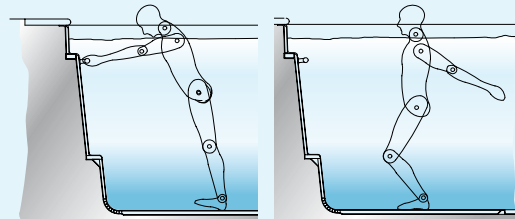

Sequence of a stretching (D) and strengthening programme (K) for the shoulder

6

Body part	Exercise	Frequency	Equipment
Shoulder	D- Shoulder blade stretch	4 x 20 Sek.	Free
	D- Rotar cuff stretch	4 x 1	Bar
	K- Push-up	3 x 15	Bar
	K- Bar exercise	3 x 12	Bar
	K- Clapping	3 x 20	Free