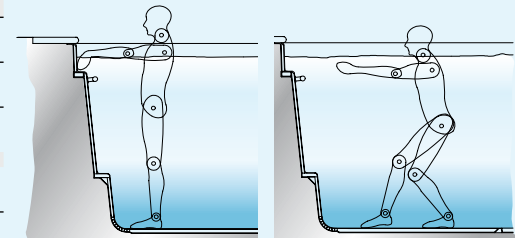

Sequence of a stretching (D) and strengthening programme (K) for the arm

7

Body part	Exercise	Frequency	Equipment
Arm	D- Tennis serve stretching	4 x on each side	Free
	D- Bending	4 x on each side	Wall
	D- Stretching	4 x on each side	Free
	K- Move kick board	3 x 20	Kick board
	K- Breast stroke in standing position	3 x 20	Free
	K- Scooping water	3 x 20	Free