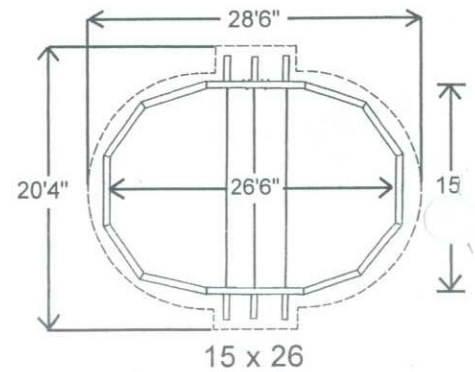

STANDARD OVAL POOL SIZES

YARDMORE POOL SIZES

- 2 ——— Actual size of pool.
 2 - - - - - Space needed for installation.